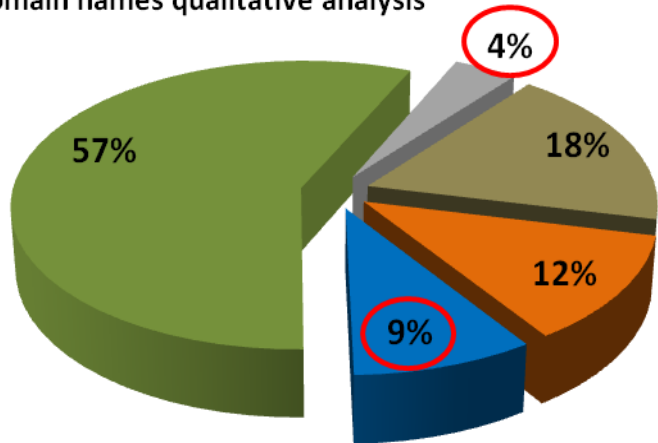

IDN .PФ for Russia Sunrise statistics

➤ **Registered 13 441 domains, including 4% for gov-t needs and 96% trademarks**

Domain names qualitative analysis